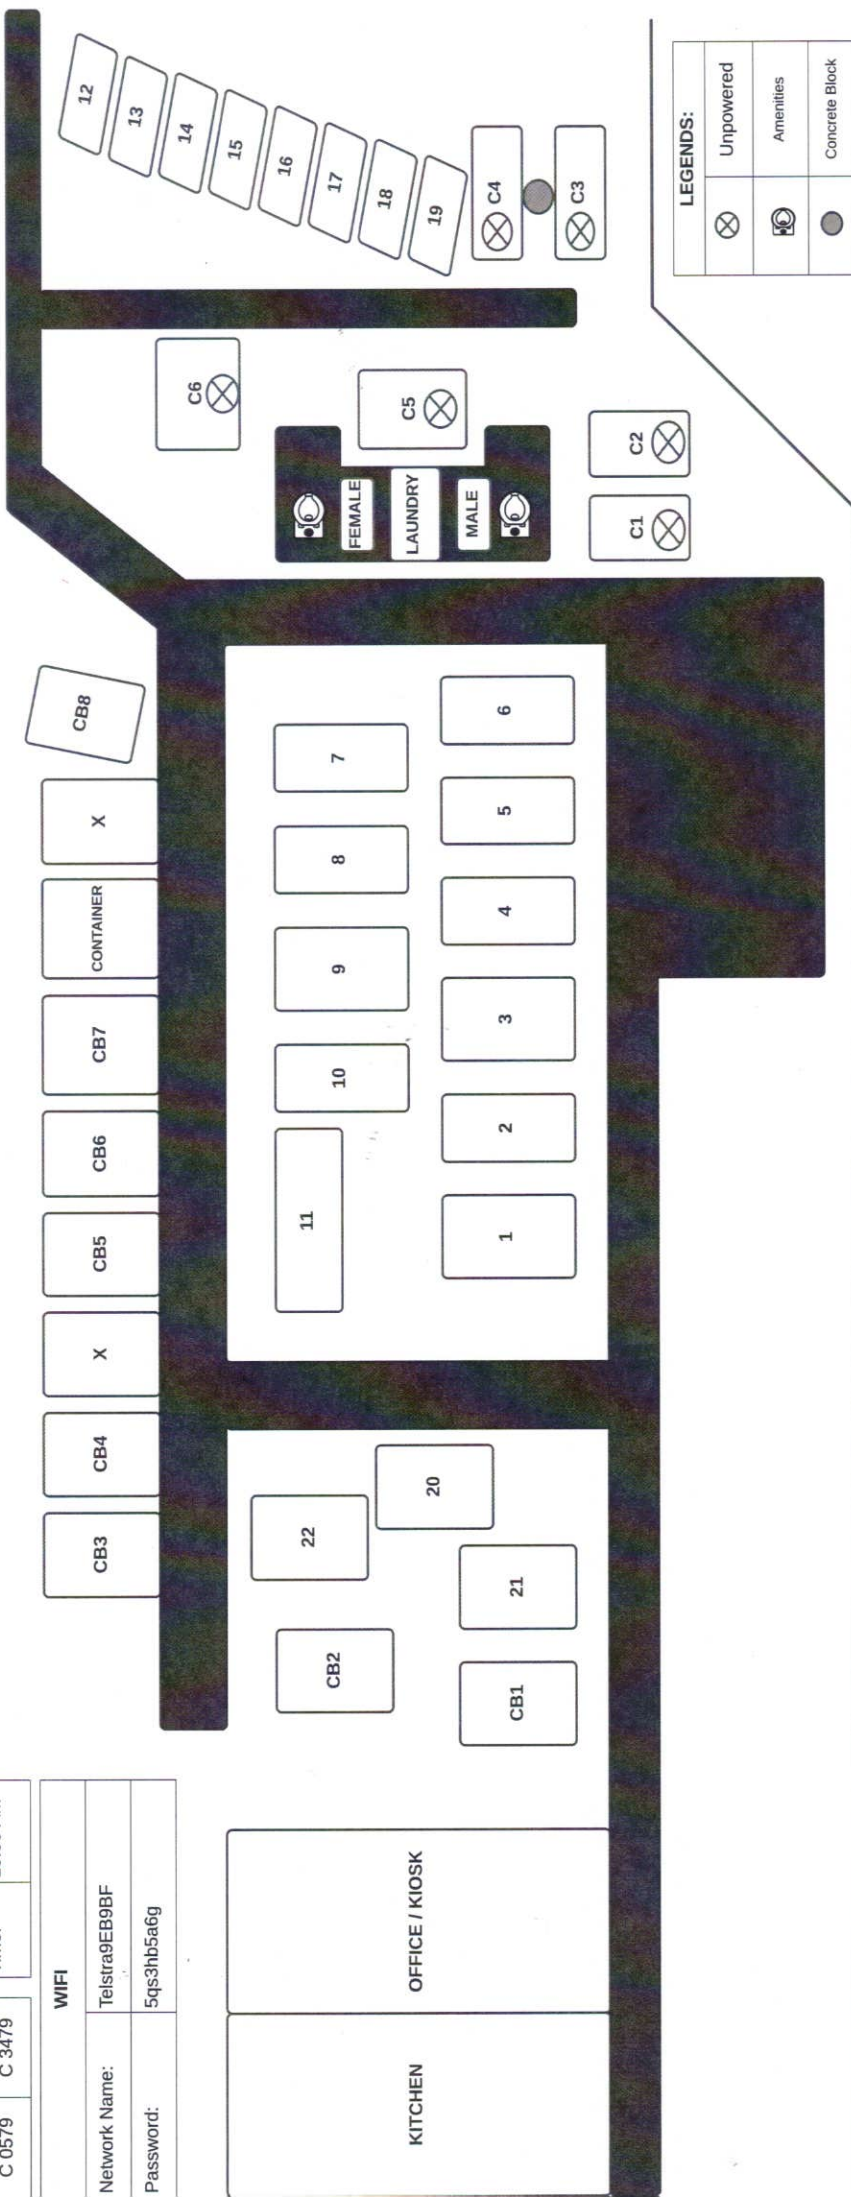

ETTY BAY CARAVAN PARK

AMENITIES		CHECK OUT
FEMALE	MALE	Time: 10.00 AM
C 0579	C 3479	

WIFI	
Network Name:	Telstra9EB9BF
Password:	5qs3hb5a6g

BEACH

THE ESPLANADE, ETTY BAY QLD 4858,
AUSTRALIA
+61 7 4063 2314
www.ettybaycaravanpark.com.au